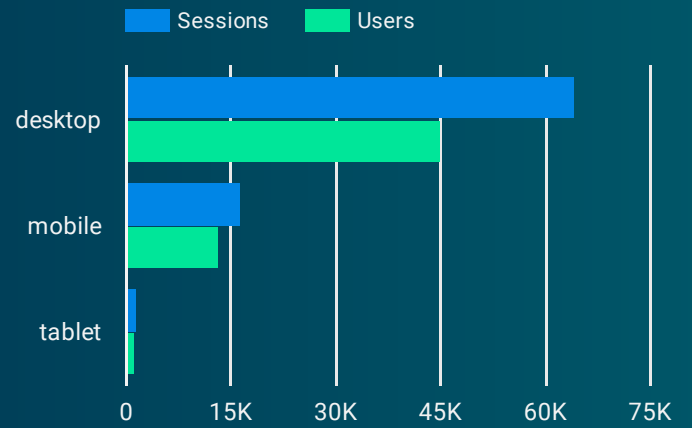

Performance Report for www.yourbusiness.com

Users
59,178
↑ 9.0%

Sessions
81,936
↑ 11.9%

Bounce Rate
39.2%
↓ -0.2%

Avg. Time on Page
00:00:46
↑ 4.9%

How much is current website traffic?

Which devices are driving engagement?

Goal: Engaged Users

Which web page is performing best?

	Page	Sessions	Bounce Rate	Avg. Time on Page
1.	/	48,973	38.95%	00:00:58
2.	/google+red...	6,295	47.66%	00:01:08
3.	/google+red...	3,212	34.43%	00:00:55
4.	/google+red...	1,752	37.44%	00:00:41
5.	/google+red...	1,660	25.24%	00:00:59