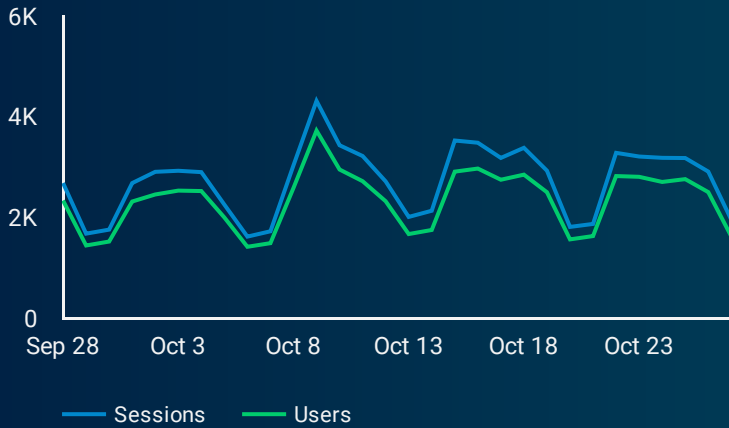

Performance Report for www.yourbusiness.com

Users
59,178
↑ 9.0%

Sessions
81,936
↑ 11.9%

Bounce Rate
39.2%
↓ -0.2%

Avg. Time on Page
00:00:46
↑ 4.9%

How much is current website traffic?

Which devices are driving engagement?

Goal: Engaged Users

Which web page is performing best?

	Page	Sessions	Bounce Rate	Avg. Time on Page
1.	/	48,973	38.95%	00:00:58
2.	/google+red...	6,295	47.66%	00:01:08
3.	/google+red...	3,212	34.43%	00:00:55
4.	/google+red...	1,752	37.44%	00:00:41
5.	/google+red...	1,660	25.24%	00:00:59